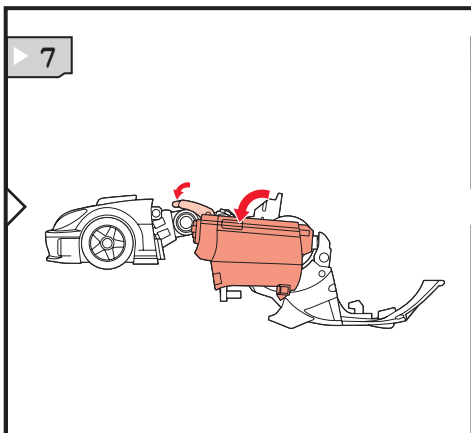

## ROBOTS IN DISGUISE

AUTOBOT®  
**CLIFFJUMPER®**

AGES 5+  
82866/81273 ASST.

TRANSFORMERS.COM

NOTE: Some parts are made to detach if excessive force is applied and are designed to be reattached if separation occurs. Adult supervision may be necessary for younger children.

### CHANGING TO ROBOT

Reverse order of instructions to convert back into vehicle.